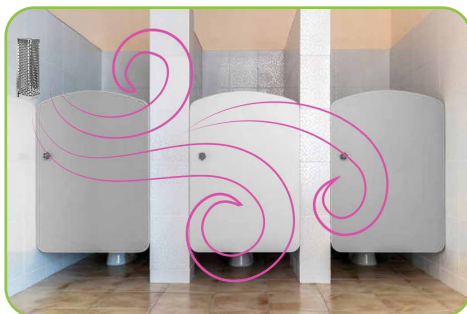

PARA WALL BLOCK 24OZ

- Para wall block is a high fragrance block that provides a fresh scent
- The wall block also complements urinal and bowl para blocks
- They are perfect for large areas like public washrooms and are wall mountable
- Specially designed box to be used as holder
- Poly-wrapped to preserve freshness before use
- Packed in dozens for ease of distribution
- Non-invasive odor control

Item# 3254